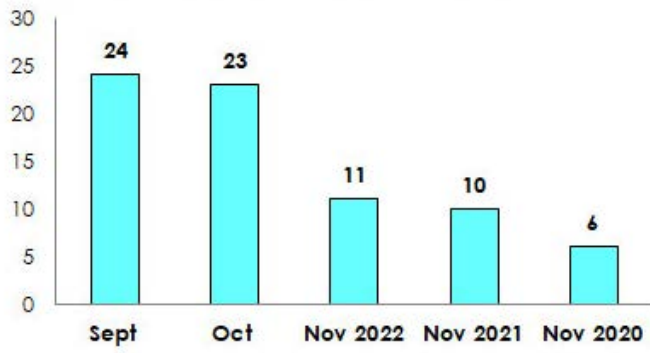

REAL ESTATE MARKET REPORT

GREY HIGHLANDS - WEST GREY - CHATSWORTH - MEAFORD - TOWN OF BLUE MOUNTAINS

GREY HIGHLANDS

New Property Listings

Properties Sold

Sales per Price Point

WEST GREY

New Property Listings

Properties Sold

Sales per Price Point

CHATSWORTH

New Property Listings

Properties Sold

Sales per Price Point

MEAFORD

New Property Listings