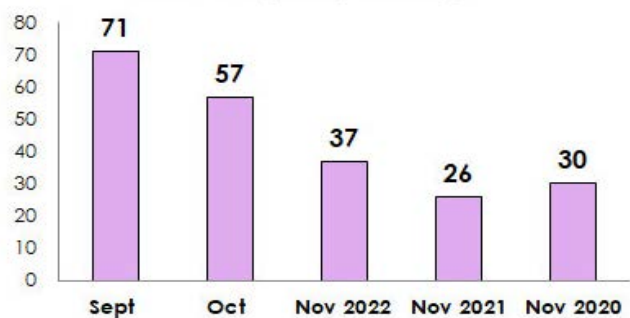

Properties Sold

Sales per Price Point

TOWN OF BLUE MOUNTAINS

New Property Listings

Properties Sold

Sales per Price Point

NOT INTENDED TO SOLICIT PERSONS OR PROPERTIES CURRENTLY UNDER CONTRACT
 ALL STATISTICS GATHERED VIA THE REALTORS® ASSOCIATION OF GREY BRUCE OWEN SOUND