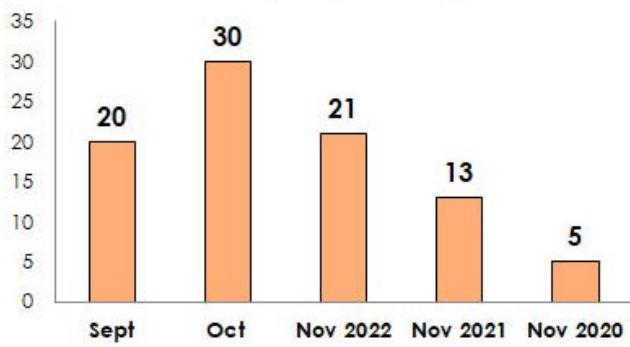

REAL ESTATE MARKET REPORT

GREY HIGHLANDS - WEST GREY - CHATSWORTH - MEAFORD - TOWN OF BLUE MOUNTAINS

GREY HIGHLANDS

New Property Listings

Properties Sold

Sales per Price Point

WEST GREY

New Property Listings

Properties Sold

Sales per Price Point

CHATSWORTH

New Property Listings

Properties Sold

Sales per Price Point

MEAFORD

New Property Listings