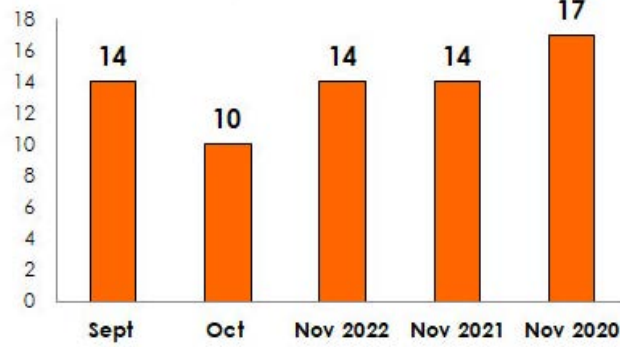

REAL ESTATE MARKET REPORT

GREY HIGHLANDS - WEST GREY - CHATSWORTH - MEAFORD - TOWN OF BLUE MOUNTAINS

GREY HIGHLANDS

New Property Listings

Properties Sold

Sales per Price Point

WEST GREY

New Property Listings

Properties Sold

Sales per Price Point

CHATSWORTH

New Property Listings

Properties Sold

Sales per Price Point

MEAFORD

New Property Listings