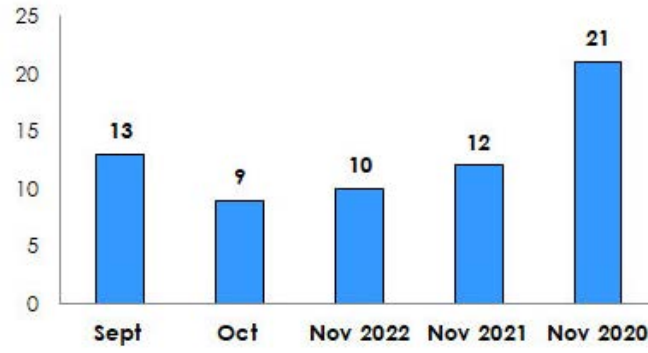

REAL ESTATE MARKET REPORT

GREY HIGHLANDS - WEST GREY - CHATSWORTH - MEAFORD - TOWN OF BLUE MOUNTAINS

GREY HIGHLANDS

New Property Listings

Properties Sold

Sales per Price Point

WEST GREY

New Property Listings

Properties Sold

Sales per Price Point

CHATSWORTH

New Property Listings

Properties Sold

Sales per Price Point

MEAFORD

New Property Listings