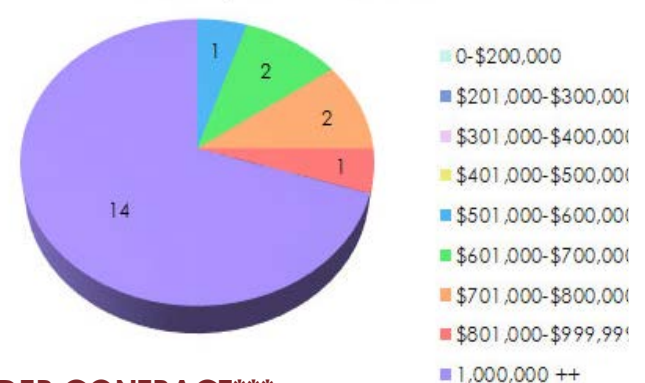

Properties Sold

Sales per Price Point

TOWN OF BLUE MOUNTAINS

New Property Listings

Properties Sold

Sales per Price Point

NOT INTENDED TO SOLICIT PERSONS OR PROPERTIES CURRENTLY UNDER CONTRACT
 ALL STATISTICS GATHERED VIA THE REALTORS® ASSOCIATION OF GREY BRUCE OWEN SOUND