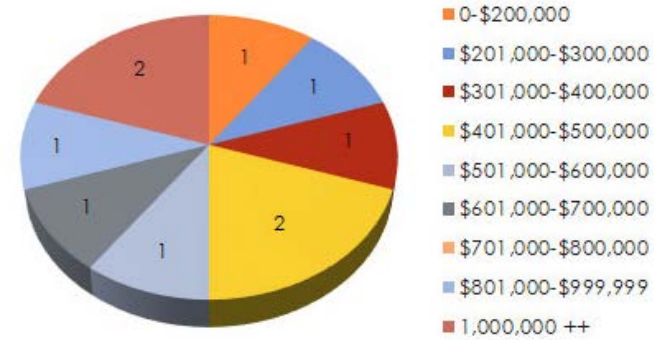

REAL ESTATE MARKET REPORT

GREY HIGHLANDS - WEST GREY - CHATSWORTH - MEAFORD - TOWN OF BLUE MOUNTAINS

GREY HIGHLANDS

New Property Listings

Properties Sold

Sales per Price Point

WEST GREY

New Property Listings

Properties Sold

Sales per Price Point

CHATSWORTH

New Property Listings

Properties Sold

Sales per Price Point

MEAFORD

New Property Listings