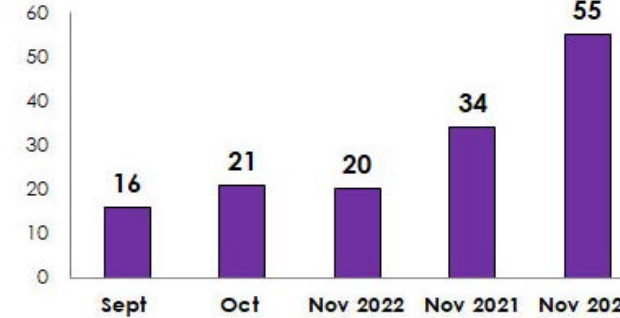

Properties Sold

Sales per Price Point

TOWN OF BLUE MOUNTAINS

New Property Listings

Properties Sold

Sales per Price Point

NOT INTENDED TO SOLICIT PERSONS OR PROPERTIES CURRENTLY UNDER CONTRACT
 ALL STATISTICS GATHERED VIA THE REALTORS® ASSOCIATION OF GREY BRUCE OWEN SOUND